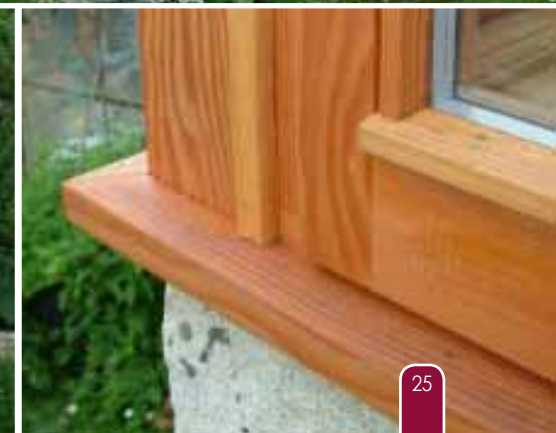

Aluminium
Timber, PVCu
Glazing, Colours
Floor, Climate